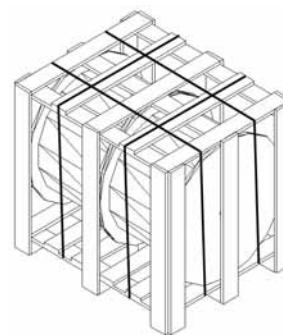

Wooden Reels

Reel type	Dimension	Flange diam (D1)	Overall width (W1)	Traverse (W2)	Barrel diam (D2)	Central bore (C)
W800-350	φ800 x 350 x φ300 mm	800 mm	350mm	320mm	300 mm	80 mm
W800-550	φ800 x 550 x φ400 mm	800 mm	550 mm	500 mm	400 mm	80 mm
W900-550	φ900 x 550 x φ400 mm	900 mm	550 mm	490 mm	400 mm	80 mm
W980-500	φ980 x 500 x φ400 mm	980 mm	500 mm	440 mm	400 mm	80 mm
W390-335	φ390 x 335 x φ150 mm	390 mm	335 mm	305 mm	150 mm	40 mm

Packaging Details

W800-350	1 Pallet = 3R	Pallet size: (+/-20 mm)	Length	Width	Height
			1100 mm	800 mm	950 mm
1 x 20' Container = 28P x 3R/P = 84R					
W800-550	1 Pallet = 2R	Pallet size: (+/-20 mm)	Length	Width	Height
			1100 mm	800 mm	950 mm
1 x 20' Container = 28P x 2R/P = 56R					
W900-550	1 Pallet = 2R	Pallet size: (+/-20 mm)	Length	Width	Height
			1100 mm	1000 mm	1040 mm
1 x 20' Container = 20P x 2R/P = 40R					
W980-500	1 Pallet = 2R	Pallet size: (+/-20 mm)	Length	Width	Height
			1000 mm	1000 mm	1140 mm
1 x 20' Container = 20P x 2R/P = 40R					

Remark:
R = Reel
P = Pallet
L = Layer