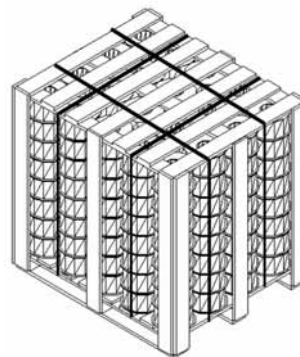

Carton Reels

Reel type	Dimension	Flange diam (D1)	Overall width (W1)	Traverse (W2)	Barrel diam (D2)
C245-120	φ245 x 120 x φ100 mm	245 mm	120 mm	110 mm	100 mm
C220-150	φ220 x 150 x φ75 mm	220 mm	150 mm	140 mm	75 mm
C280-120	φ280 x 120 x φ100 mm	280 mm	120 mm	110 mm	100 mm
C280-100	φ280 x 100 x φ80 mm	280 mm	100 mm	90 mm	80 mm

Packaging Details

C245-120	1 Pallet = 5R x 4R x 8L	Pallet size: (+/-20 mm)	Length	Width	Height
			1200 mm	1000 mm	1140 mm
1 x 20' Container = 20P x 160R/P = 3200R					
C220-150	1 Pallet = 5R x 5R x 6L	Pallet size: (+/-20 mm)	Length	Width	Height
			1100 mm	1100 mm	1050 mm
1 x 20' Container = 20P x 150R/P = 3000R					
C280-120	1 Pallet = 4R x 4R x 8L	Pallet size: (+/-20 mm)	Length	Width	Height
			1100 mm	1100 mm	1140 mm
1 x 20' Container = 20P x 128R/P = 2560R					

Remark:
R = Reel
P = Pallet
L = Layer