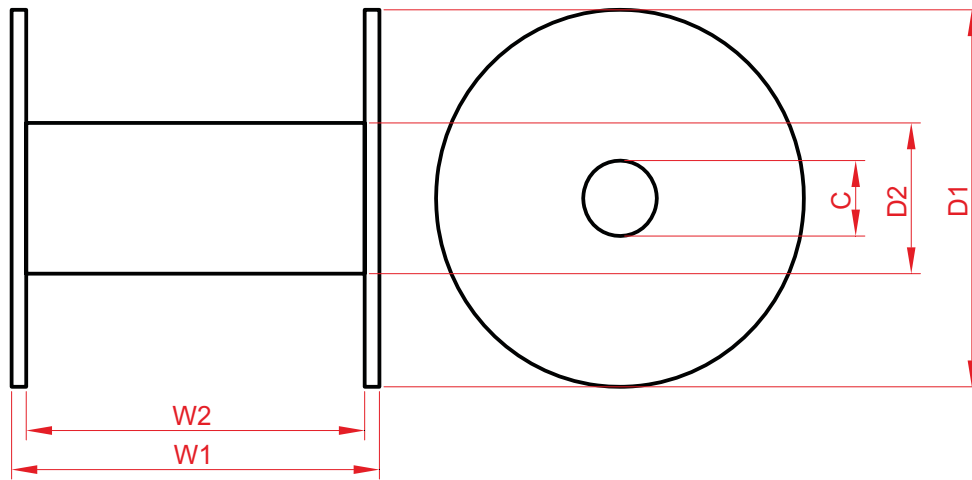

Dispenser

Innovative Packing - Dispenser

- Easy to handle
- 100% recyclable
- Cost effective
- Environmentally friendly

Description

Reel dimensions:

- D1 = Flange diameter
- D2 = Barrel diameter
- W1 = Overall width
- W2 = Traverse
- C = Central bore

Carton Reels

Reel type	Dimension	Flange diam (D1)	Overall width (W1)	Traverse (W2)	Barrel diam (D2)	Central bore (C)
C125-110	φ125 x 110 x φ50 mm	125 mm	110 mm	100 mm	50 mm	50 mm
C152-110	φ150 x 110 x φ80 mm	150 mm	110 mm	100 mm	80 mm	80 mm
C180-110	φ180 x 110 x φ80 mm	180 mm	110 mm	100 mm	80 mm	80 mm
C200-110	φ200 x 110 x φ80 mm	200 mm	110 mm	100 mm	80 mm	80 mm

Packaging Details

C125-110	1 Pallet = 8R x 8R x 9L	Pallet size: (+/-20 mm)	Length	Width	Height
			1000 mm	1000 mm	1140 mm
1 x 20' Container = 20P x 576R/P = 11520R					
C152-110	1 Pallet = 7R x 6R x 8L	Pallet size: (+/-20 mm)	Length	Width	Height
			1200 mm	1000 mm	1140 mm
1 x 20' Container = 20P x 336R/P = 6720R					
C180-110	1 Pallet = 6R x 6R x 8L	Pallet size: (+/-20 mm)	Length	Width	Height
			1100 mm	1100 mm	1140 mm
1 x 20' Container = 20P x 288R/P = 5760R					
C200-110	1 Pallet = 6R x 5R x 8L	Pallet size: (+/-20 mm)	Length	Width	Height
			1200 mm	1000 mm	1140 mm
1 x 20' Container = 20P x 240R/P = 4800R					

Packaging Details

C245-120	1 Pallet = 5R x 4R x 8L	Pallet size: (+/-20 mm)	Length	Width	Height
			1200 mm	1000 mm	1140 mm
1 x 20' Container = 20P x 160R/P = 3200R					
C220-150	1 Pallet = 5R x 5R x 6L	Pallet size: (+/-20 mm)	Length	Width	Height
			1100 mm	1100 mm	1050 mm
1 x 20' Container = 20P x 150R/P = 3000R					
C280-120	1 Pallet = 4R x 4R x 8L	Pallet size: (+/-20 mm)	Length	Width	Height
			1100 mm	1100 mm	1140 mm
1 x 20' Container = 20P x 128R/P = 2560R					