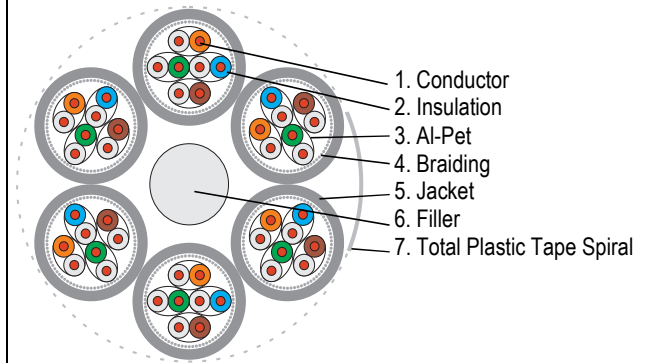

S-FTP Cat 6A 6 x 4 Pairs 26AWG

Caleb Cable

Caleb Cable Industrial Limited

Revision History

Pair No:	Price NO:
Prepared by: CXY	Date: 2015/8/5
Approved by:	Page: 1 of 1

Product Code: S-FTP Cat 6A 6 x 4 Pairs 26AWG

Product Description

Application:

Primary (Campus), Secondary (Riser), Tertiary (Horizontal)
EEE 802.3an: 10Base-T; 100Base-TX; 1000Base-T; 10GBase-T
IEEE 802.5 16 MB; ISDN; TPDDI; ATM

Reference Standard

ISO/IEC 11801: 2011; IEC61156-5:2009;
EN50173; EN50288

Multi-construction

4 Pair x 6

Cable Construction

1. Conductor	Bare Copper	
Construction	0.40±0.01	
2. Insulation	Skin-Foam PE-Skin	
Insulation Dia.(mm)	1.0±0.10×2C Twist	
Each Pair is Twisted ,		
3. Al-Pet shield (on each pair)	≥115%	
4. Braiding Shield	Tinned Copper	
Construction(mm)	T0.10±0.01×16×4	
Coverage(%)	40±5%	
5. Jacket	LSZH	
Dia.(mm)	6.0±0.20mm ×6	
Jacket Color	According to customer	
Marking (interval:40mm)		
First	1-ONE	
second	2-TWO	
.....	.....	
sixth	6-SIX	
6. Filler	Rope/6.0FPE Strip	
7. Total Plastic Tape Spiral		
Color		
Insulation color are:		
Blue, White	Orange, White	
Green, White	Brown, White	
Packaging		
500M/Drum		
Label		

Design

Electrical Characteristics

Performance for single cable

Frequency (MHz)	Attenuation (dB/55m)	Next (dB)	PS NEXT (dB)	RL (dB)
4.00	3.80	66.30	63.30	23.00
10.00	5.90	60.30	57.30	25.00
16.00	7.50	57.20	54.20	25.00
31.25	10.50	52.90	49.90	23.60
62.50	15.00	48.40	45.40	21.50
100.00	19.10	45.30	42.30	20.10
250.00	31.10	39.30	36.30	17.30
500.00	45.30	34.80	31.80	17.30

Frequency (MHz)	ELFEXT (dB/55m)	PEELFEXT (dB/55m)
4.00	56.00	53.00
10.00	48.00	45.00
16.00	43.90	40.90
31.25	38.10	35.10
62.50	32.10	29.10
100.00	28.00	25.00
250.00	20.00	17.00
500.00	14.00	11.00

Note: The inspection will be according to TIA Cat 6a Perm. Link & ISO11801 PL2 Class Ea of Fluke at 55m

Max. Conductor DC Resistance at 20°C (Ω/Km)	<163
Rated Temperature(°C)	60
Velocity ratio	78%
Impedance(Ω)	1-100MHz 100±10
	100-250MHz 100±15
	250-500MHz 100±25

Fire Performance: IEC60332-1

Smoke Density: IEC61034

Halogen Free: IEC60754