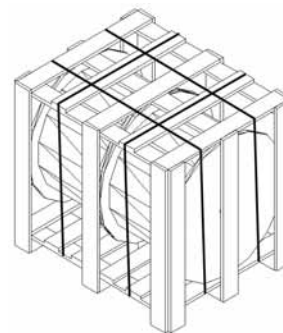

Wooden Reels

Reel type	Dimension	Flange diam (D1)	Overall width (W1)	Traverse (W2)	Barrel diam (D2)	Central bore (C)
W800-350	φ800 x 350 x φ300 mm	800 mm	350mm	320mm	300 mm	80 mm
W800-550	φ800 x 550 x φ400 mm	800 mm	550 mm	500 mm	400 mm	80 mm
W900-550	φ900 x 550 x φ400 mm	900 mm	550 mm	490 mm	400 mm	80 mm
W980-500	φ980 x 500 x φ400 mm	980 mm	500 mm	440 mm	400 mm	80 mm
W390-335	φ390 x 335 x φ150 mm	390 mm	335 mm	305 mm	150 mm	40 mm

Packaging Details

W800-350	1 Pallet = 3R	Pallet size: (+/-20 mm)	Length	Width	Height
			1100 mm	800 mm	950 mm
1 x 20' Container = 28P x 3R/P = 84R					
W800-550	1 Pallet = 2R	Pallet size: (+/-20 mm)	Length	Width	Height
			1100 mm	800 mm	950 mm
1 x 20' Container = 28P x 2R/P = 56R					
W900-550	1 Pallet = 2R	Pallet size: (+/-20 mm)	Length	Width	Height
			1100 mm	1000 mm	1040 mm
1 x 20' Container = 20P x 2R/P = 40R					
W980-500	1 Pallet = 2R	Pallet size: (+/-20 mm)	Length	Width	Height
			1000 mm	1000 mm	1140 mm
1 x 20' Container = 20P x 2R/P = 40R					

Remark:
R = Reel
P = Pallet
L = Layer