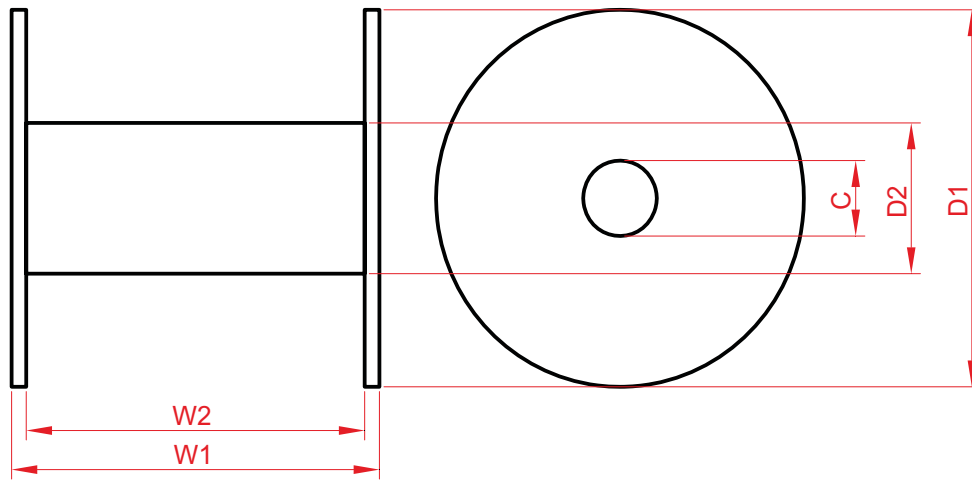

### Reel dimensions:

- D1 = Flange diameter
- D2 = Barrel diameter
- W1 = Overall width
- W2 = Traverse
- C = Central bore